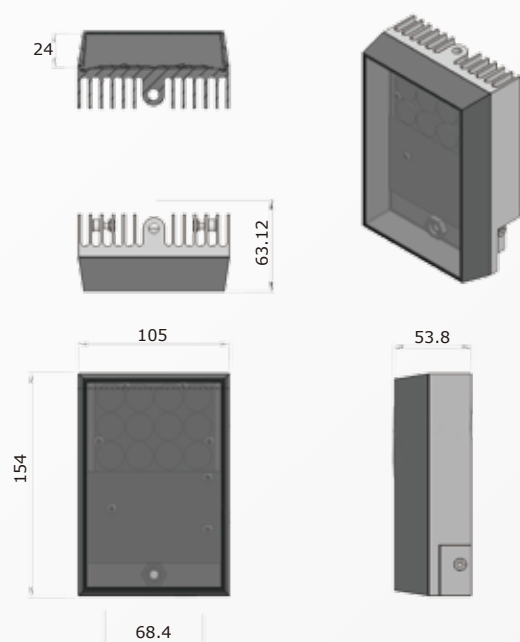

## SPECIFICATION

Max Distance	120m (394ft)
Beam Angle	10° - 120m (394ft) 25° - 50m (164ft) 35° - 25m (82ft)
Optics Type	IR LED
Input	UPoE
Weight	0.85 kg (1.9lbs)
IP Rating	IP66, Compliance to EN60529
IK Rating	IK10, Compliance to EN62262
Operating Temperature	-50 to 50°C
Color	Black
Wavelength	850nm (940nm option available)
Dimension	154 x 105 x 54mm (6"x4.1"x2.1")
Mounting	U-bracket (Included)
Safety Standard	CE:EN61000-6-3 EN50130-4 EN62471 (Light Safety) FCC Class B (Part 15) VCCI Class B ITE C-tick AS/NZS CISPR 15

## DIMENSION

## ELITE Power Expandability

Input Type	UPoE Compliant Interface
Output Type	24VDC (2A)
Secondary Unit	Yes