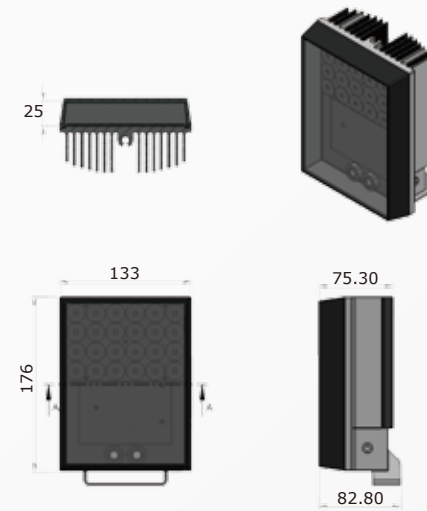

# ELITE PLUS PL48 (SL-UPIRXXX-48PL)

HIGH POWER INFRARED ILLUMINATOR

## SPECIFICATION

Max Distance	200m (656ft)
Beam Angle	10° - 200m (656ft)
	25° - 80m (262ft)
	35° - 40m (131ft)
	30°X65°
Optics Type	IR LED
Input	UPoE
Weight	1.4 kg (3.1lbs)
IP Rating	IP66, Compliance to EN60529
IK Rating	IK10, Compliance to EN62262
Operating Temperature	-50 to 50°C
Color	Black
Wavelength	850nm (940nm option available)
Dimension	176 x 133 x 75mm (6.9"x5.2"x3")
Mounting	U-bracket (Included)
Safety standard	CE:EN61000-6-3
	EN50130-4
	EN62471 (Light Safety)
	FCC Class B (Part 15)
	VCCI Class B ITE
	C-tick AS/NZS CISPR 16

## DIMENSION

## ELITE Power Expandability

Input Type	UPoE Compliant Interface
Output Type	24VDC (2A)
Secondary Unit	Yes